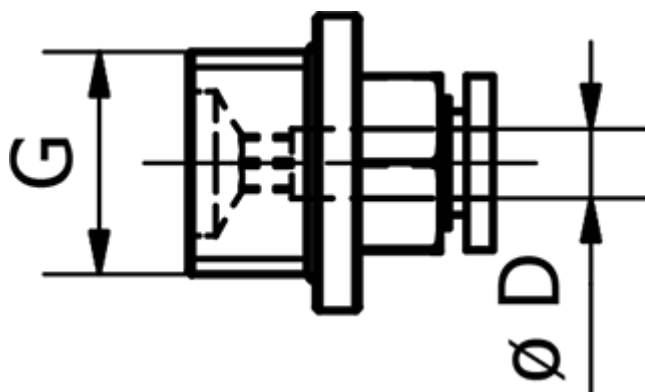

Article number: 58EPC6M5

Description: Fitting EPC6M5 Lige
Straight male, M5 tube diameter 6

Measures

D = 6
Thread = M5